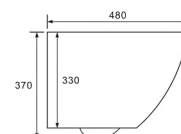

CAPPUCCINNO MATE

MATT CAPPUCCINNO | CAPPUCCINNO MATE | CAPPUCCINNO MAT | MATT CAPPUCCINNO

① Pack WC FLY suspenso

S300/420

Ref.: RS2342CAPM

Pack: 29 kg / 0,10 m³

② Bidé FLY suspenso

S260/364

Ref.: RSB2342BDCAPM

Pack: 22 kg / 0,068 m³

③ Estrutura WC encastre

S200/280

Ref.: RES1101SLM

Pack: 17 kg / 0,09 m³

④ Placa PRETO MATE

S32/44

Ref.: RPLM678PRT

Pack: 0,34 kg / 0,0016 m³

Estruturas e placas
Pág. 193