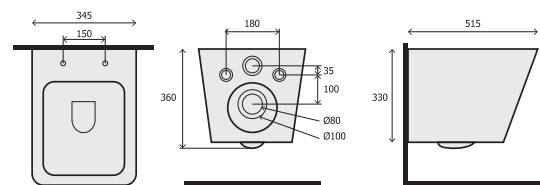

CAPPUCCINNO MATE

MATT CAPPUCCINO | CAPPUCCINO MATE | CAPPUCCINO MAT | MATT CAPPUCCINO

① Pack WC ELEGANT suspenso

S300/420

Ref.: RSB2342ELCAPM

Pack: 31 kg / 0,091 m³

② Bidé ELEGANT suspenso

S260/364