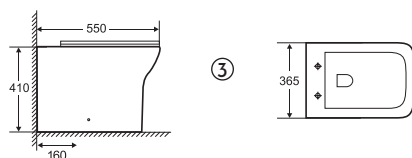

Prime

EASY CLEAN RIMLESS

③ Pack WC PRIME encastre

S200/280

Ref.: RS12249CSPRM

Pack: 30 kg / 0,123 m³