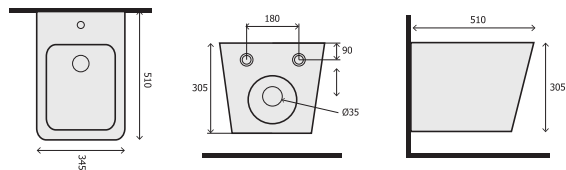

② Bidé ELEGANT suspenso

S260/364

Ref.: RSB2342ELBCAPM

Pack: 26 kg / 0,063 m³

③ Estrutura WC encastre

S200/280

Ref.: RES1101SLM

Pack: 17 kg / 0,09 m³