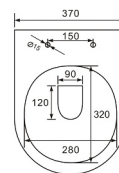

CAPPUCCINNO MATE

MATT CAPPUCCINNO | CAPPUCCINNO MATE | CAPPUCCINNO MAT | MATT CAPPUCCINNO

① Pack WC FLY suspenso

S300/420

Ref.: RS2342CAPM

Pack: 29 kg / 0,10 m³

② Bidé FLY suspenso

S260/364

Ref.: RSB2342BDCAPM

Pack: 22 kg / 0,068 m³

③ Estrutura WC encastre

S200/280

Ref.: RES1101SLM

Pack: 17 kg / 0,09 m³

④ Placa PRETO MATE

S32/44

Ref.: RPLM678PRT

Pack: 0,34 kg / 0,0016 m³

Estruturas e placas
Pág. 193